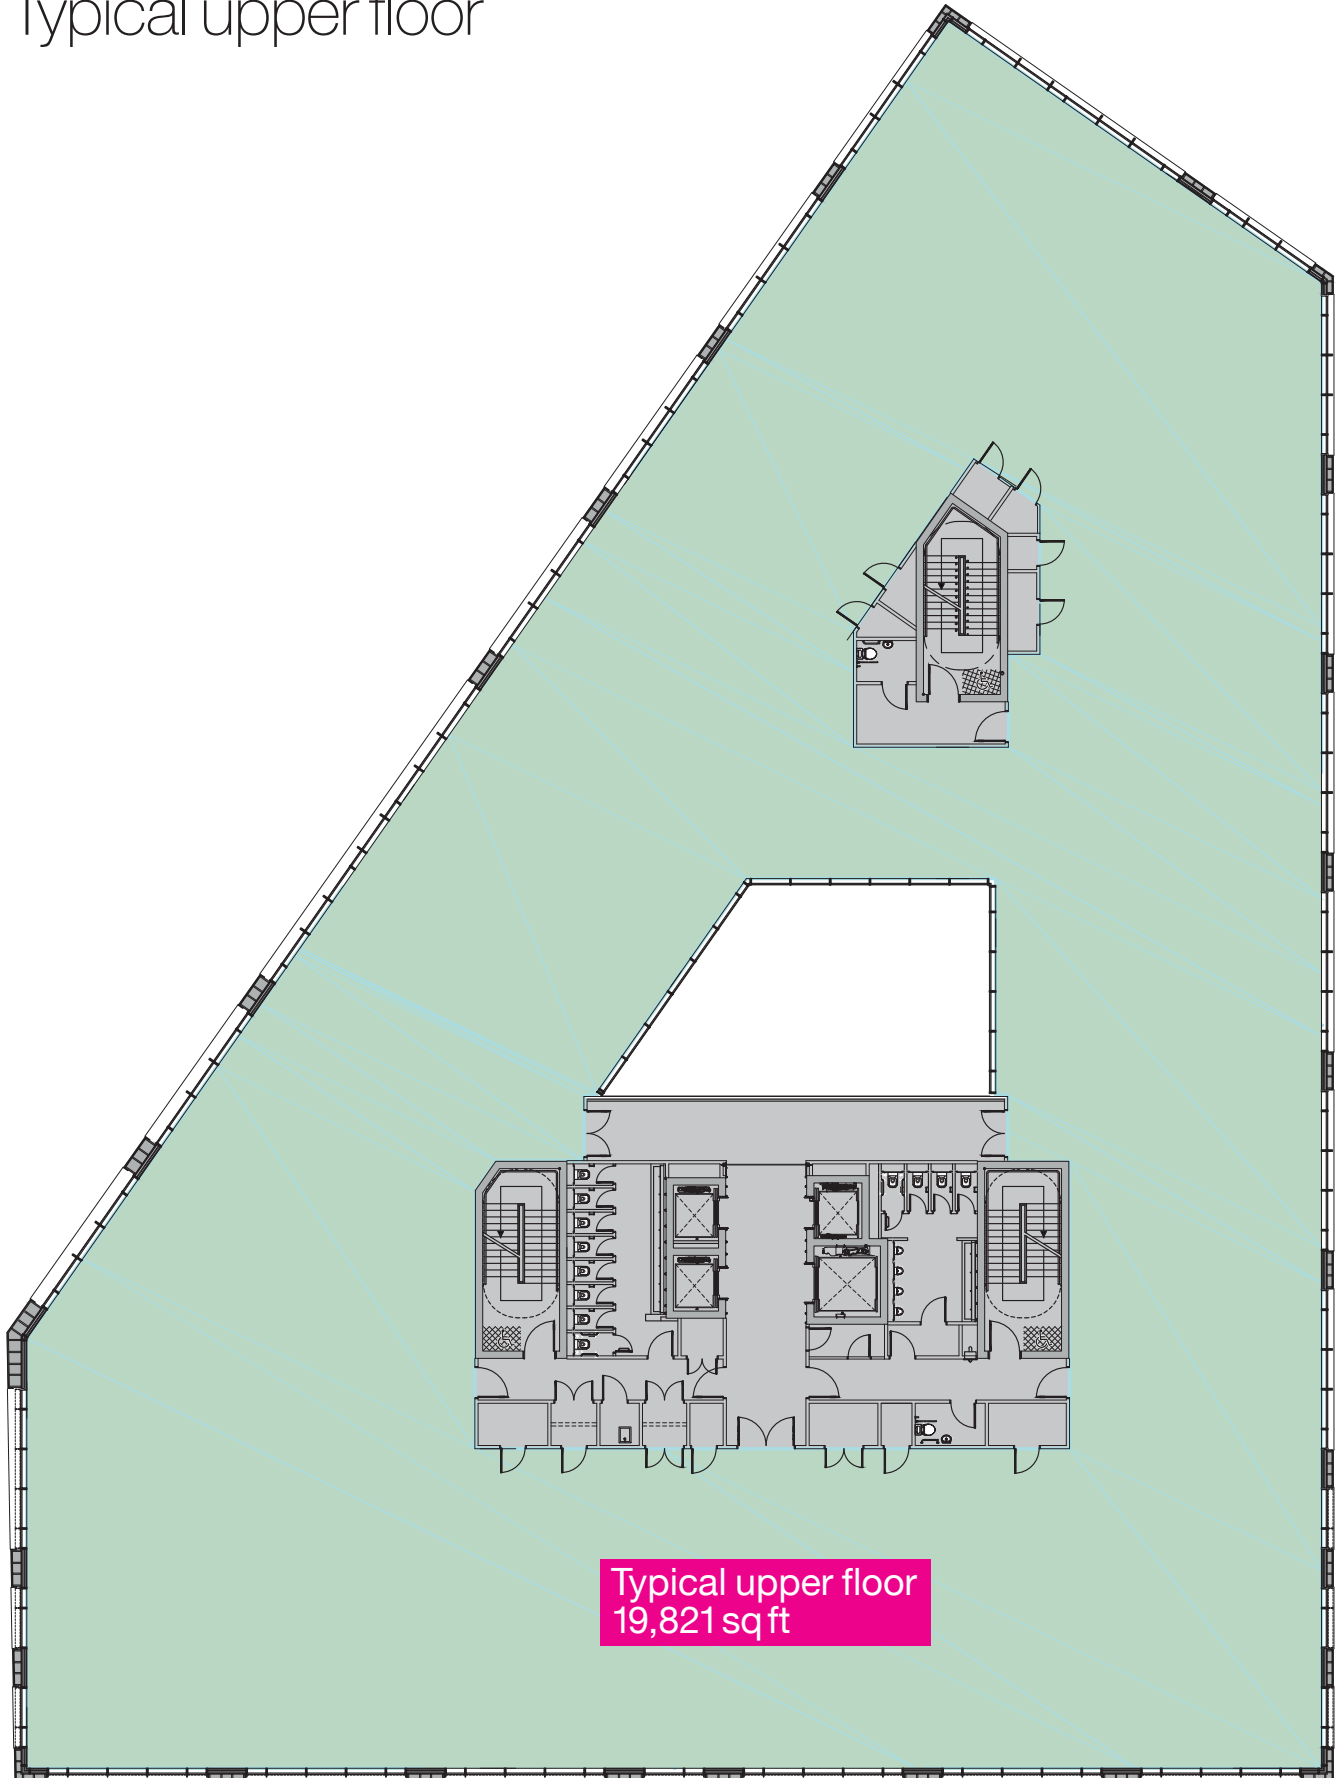

6 Wellington Place

Typical upper floor

AN **MEPC** ESTATE

Typical upper floor
19,821 sq ft

Wellington Place

Misrepresentation Act 1967

At the time of publishing the contents of this publication were believed to be correct but cannot be guaranteed and are expressly excluded from any contract. October 2019.