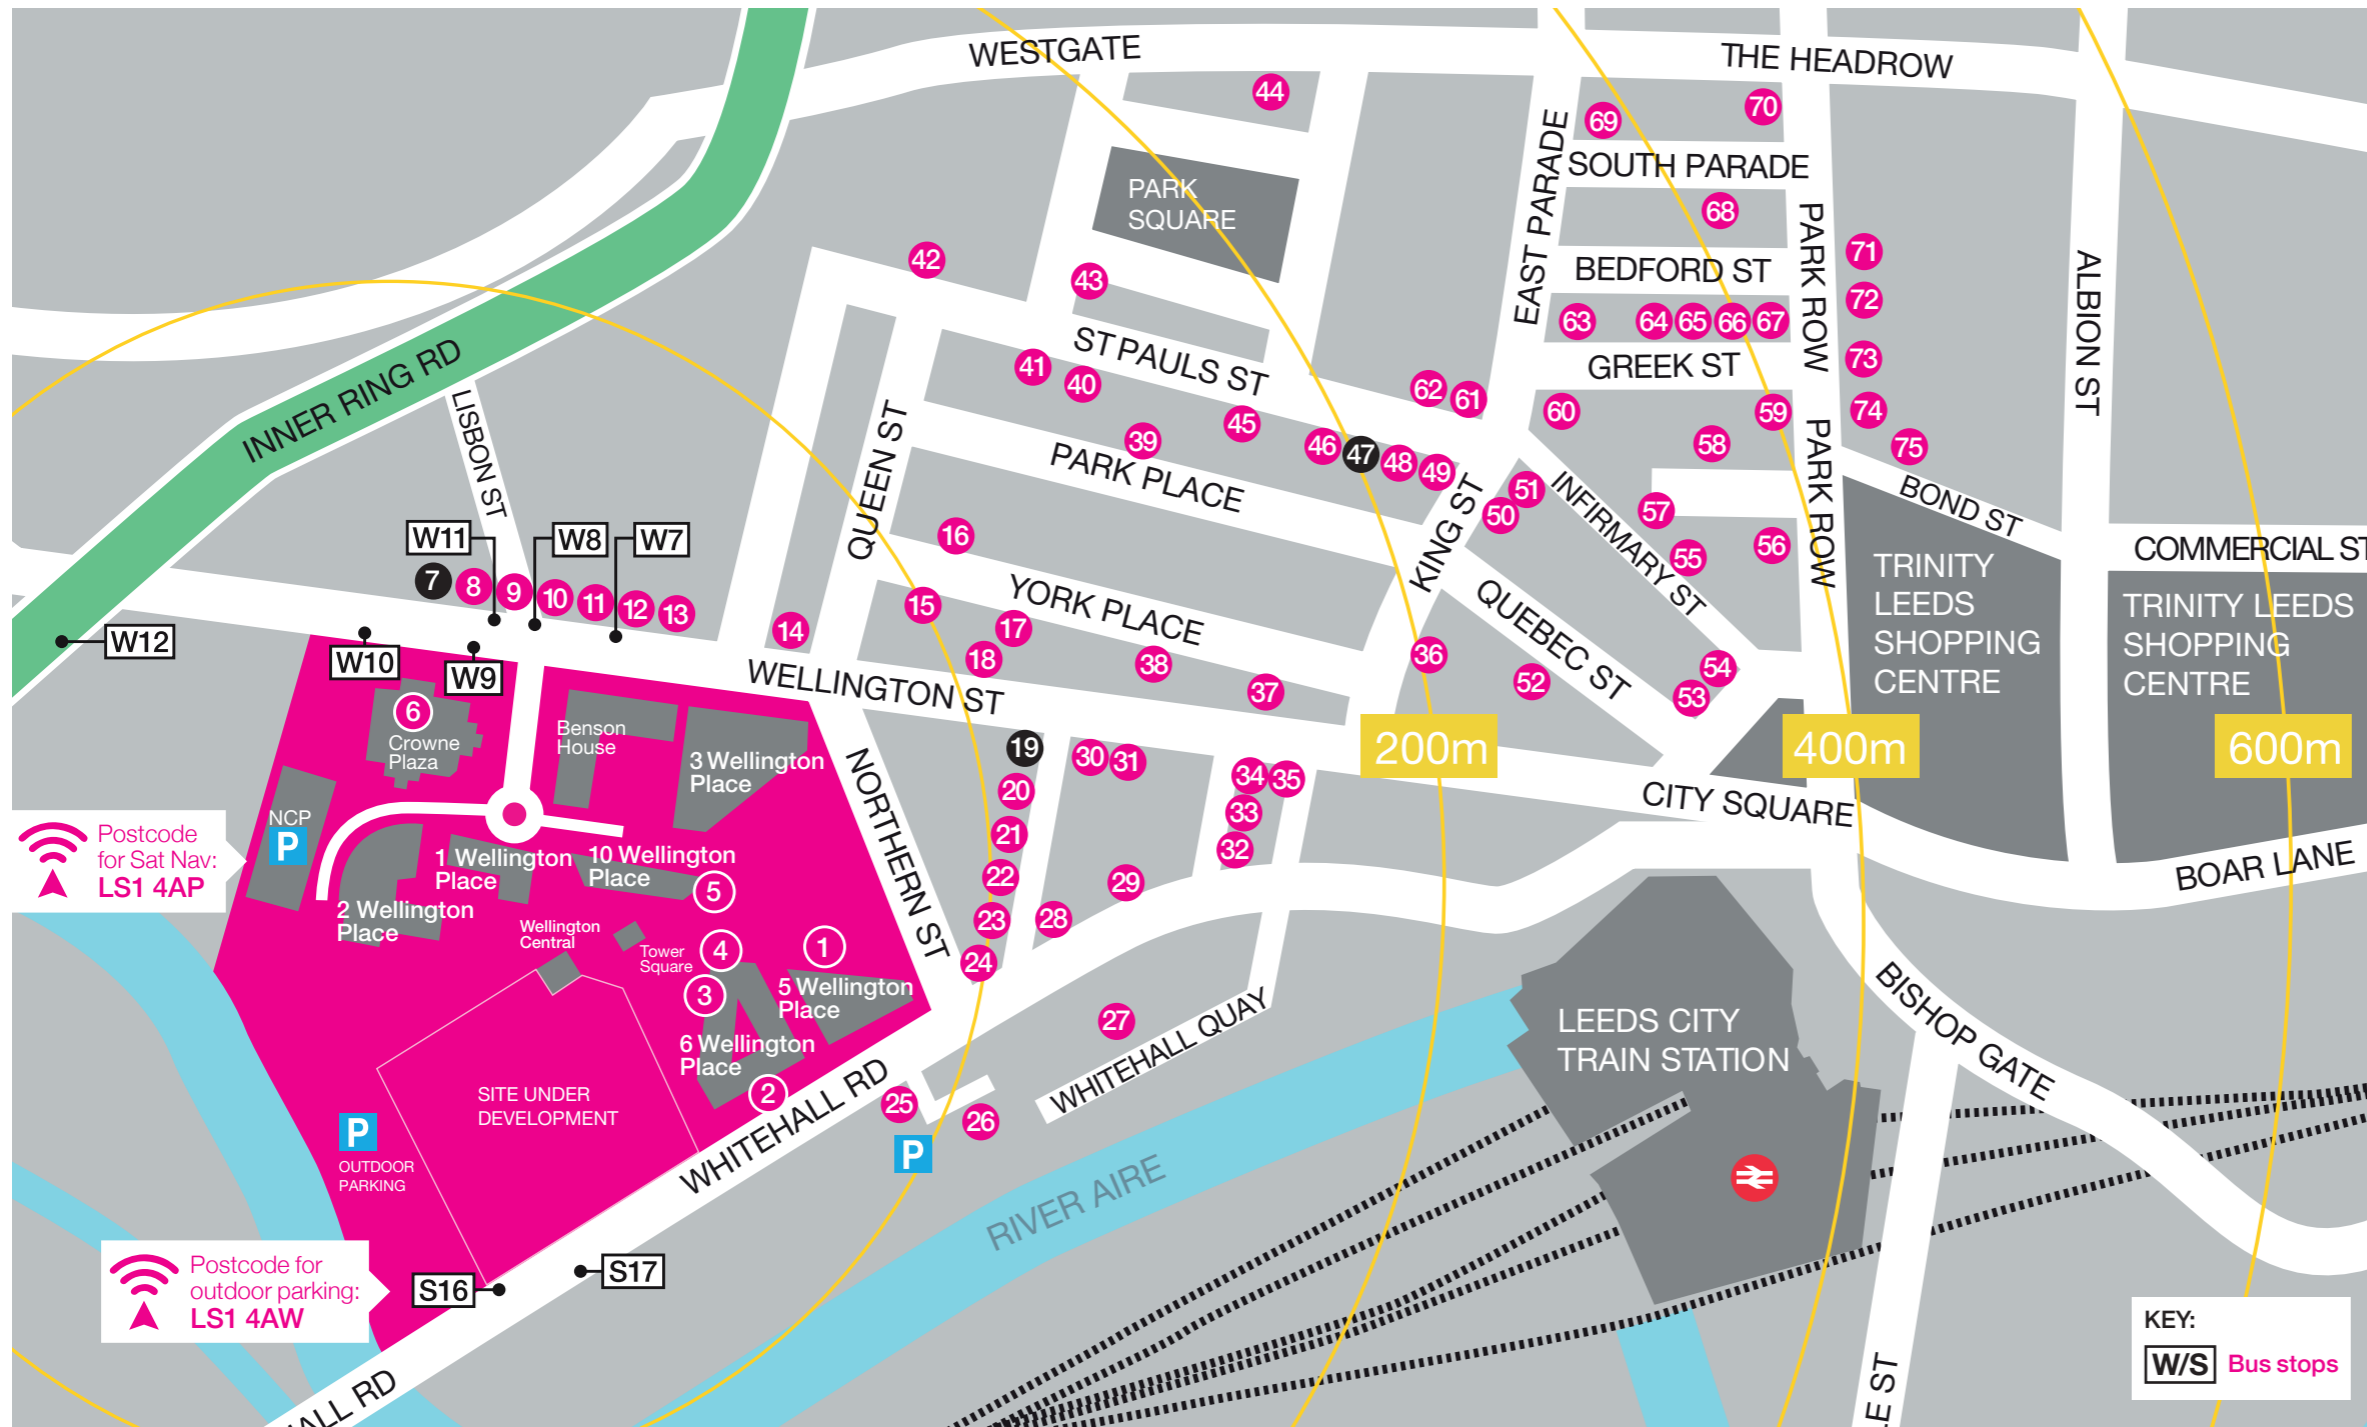

Follow us on Twitter: [@wp_leeds](https://twitter.com/wp_leeds)

Perfectly Placed

Wellington Place's central location means all of the city's amenities lie in close proximity, with the immediate environment of the West End offering premium restaurants and bars.

Leeds City Station is a six minute walk away and Wellington Place lies adjacent to the A58(M), providing direct access to the motorway network including the M621, M62 and M1.

For more information on how to find us, public transport links and parking please visit: www.wellingtonplace.co.uk/location

- 70+ restaurants and cafés within 10 minute walk
- 7 minute walk to Trinity Leeds Shopping Centre
- direct access to A1(M) and the national road network
- 400 metres from Leeds City Station
- 50 secure cycle racks
- on-site parking